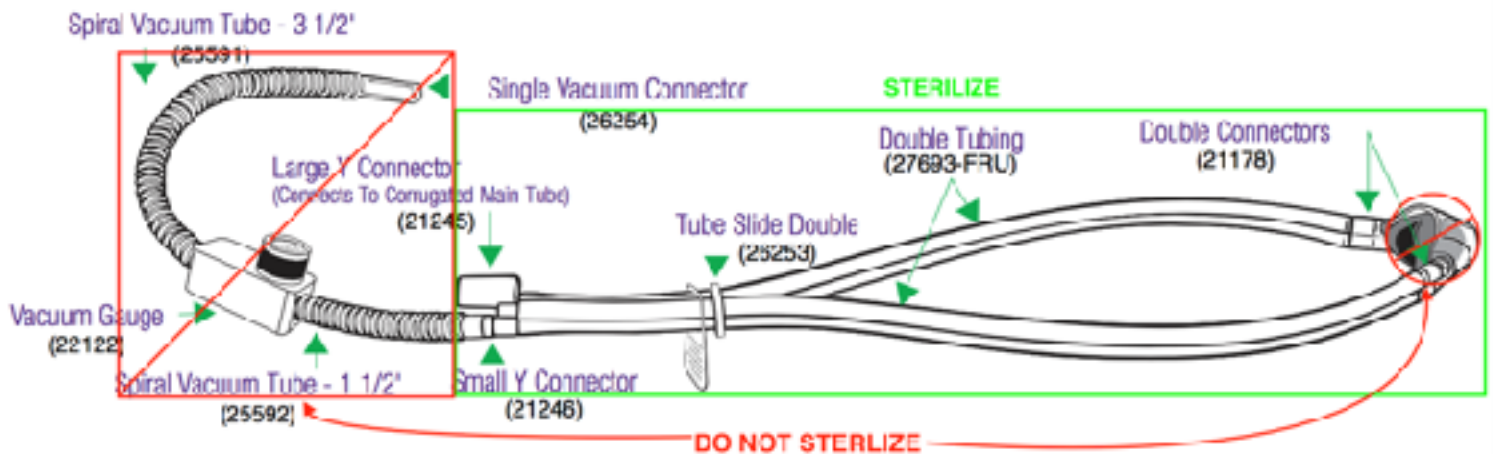

TUBING KITS

33009 PIP

43009 Clearview

(Keep checking your system ...should be there sometime soon)

ClearView™ Scavenging Circuit Components Diagram (standard bag tee)

Note: For ClearView™ Scavenging Circuits for RFS™ Remote Flow System and Accu-Vac™ Vacuum Controller, parts 25591, 22122 and 25592 are replaced with a 6' Spiral Vacuum Tube (part 27132).